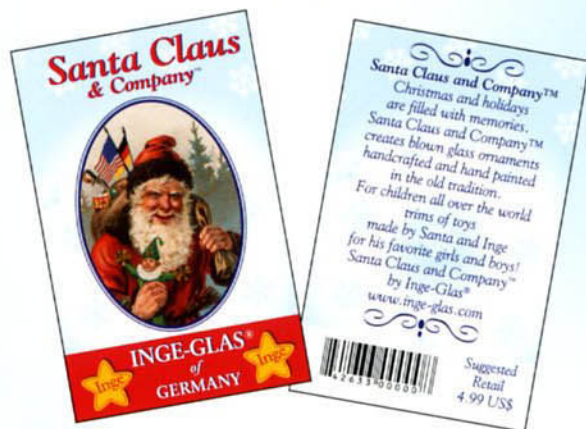

Presenting

Santa Claus & Company™

The new “retail ready” division of Inge-Glas® of Germany. Our goal is to become your ultimate glass ornament source as we expand our ornament line offering you new choices and new market opportunities.

Santa Claus & Company® is designed with excellent quality, price and convenience in mind. We’ve taken the “work” out of Santa Claus & Company® for the Retailer.

In traditional style, each quality blown glass ornament is hand painted with beautiful detail and topped with our famous “Inge star™” embossed into the star charm dangle, attached to every ornament – our symbol of excellent design and quality combined with true price value.

Pre-ticketed with suggested retail pricing and UPC bar coded on our exclusive Santa Claus & Company® 4-color hang tags.

Order it, display it and sell it! That easy – that simple!

Place your orders in our full-service showrooms, work with your knowledgeable sales representative, or contact us at 800.967.2066 and speak with an Inge-Glas® sales consultant. We care that you receive the quality service you deserve!

Santa Claus & Company® “retail ready”, excellent value, quality design and pre-ticketed. A choice you can count on to grow your business!

Best wishes and happy holidays,
Dorry Wallof, President
North American Operations